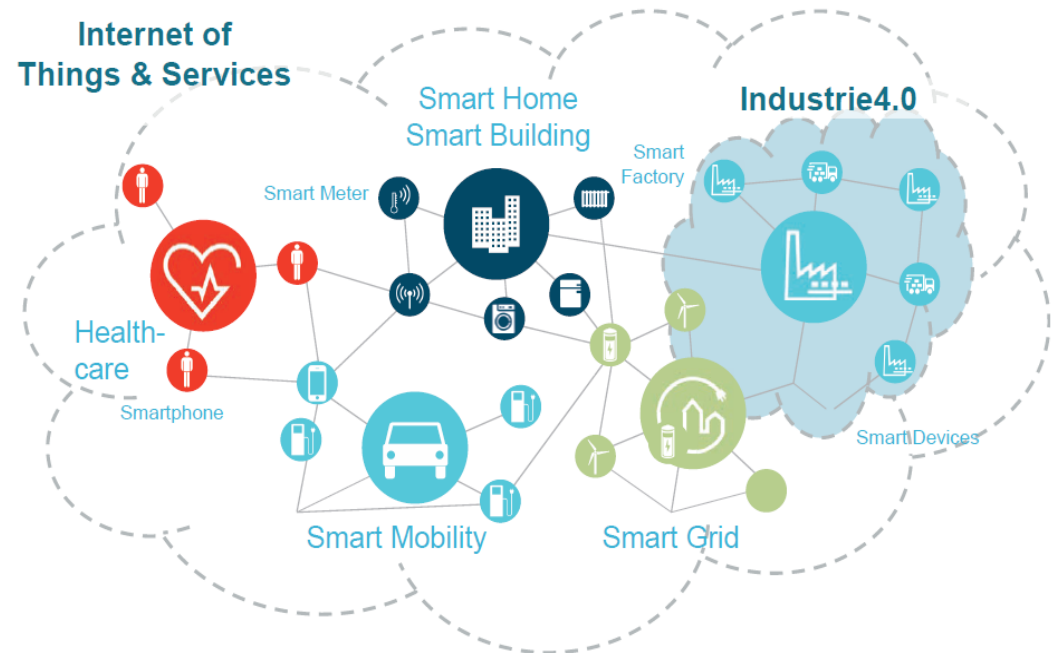

Elective module “Industrial Networking”

Lecturer	Ralph Samulowitz, Siemens AG
Module Components	4 SWS lecture, 2 SWS laboratory
Preliminary Examination	Lecture: Monday, 8.15 to 11.30 a.m. 2x Laboratory and one Presentation
Module Examination	Written examination (90 minutes)
Further Information	Starting: 25.04.2022 at 8.15 a.m.

Keep in mind to register for every preliminary and module examination on the HIS-platform within the published time frame.

Moodle- Password: Duen

Short Outline of elective module contents

- Industrie 4.0
- Fieldbussystem Overview
- Standardisation of Subsystems ISO/OSI-/RAMI-Model
- Networking and Industrial Components
- Physical Connection
- Lifetime, Safety and Security
- Connection to Smart Home
Smart Grid and Smart Mobility